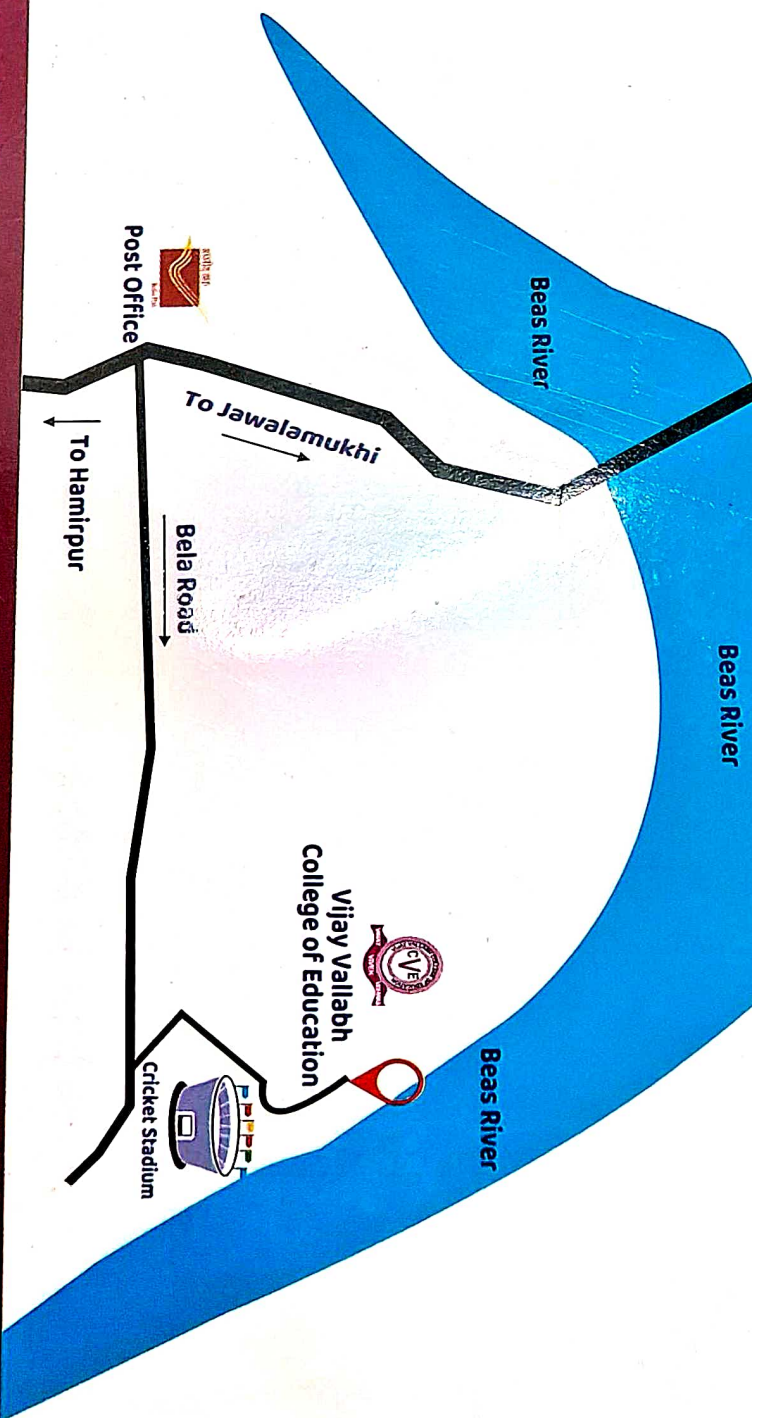

Location Map

Not to be Scale

 **Nadaun (Bela), Distt. Hamirpur**
Himachal Pradesh - 177033

 **01972-293595**
94181-45735, 94182-55655

 **vallabhvijay@rediffmail.com**